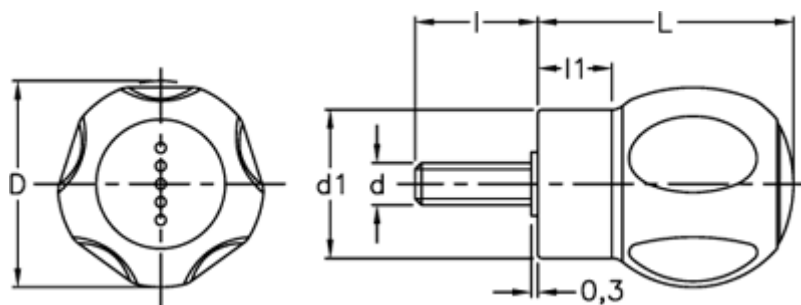

Data Sheet

Article number: 23052452331

Description: E+G Handle
EBK.50 p-M8x20-C1-SOFT

Measures

D	=	50
d1	=	37
d 6g	=	M8
l	=	20
L	=	64
l1	=	20